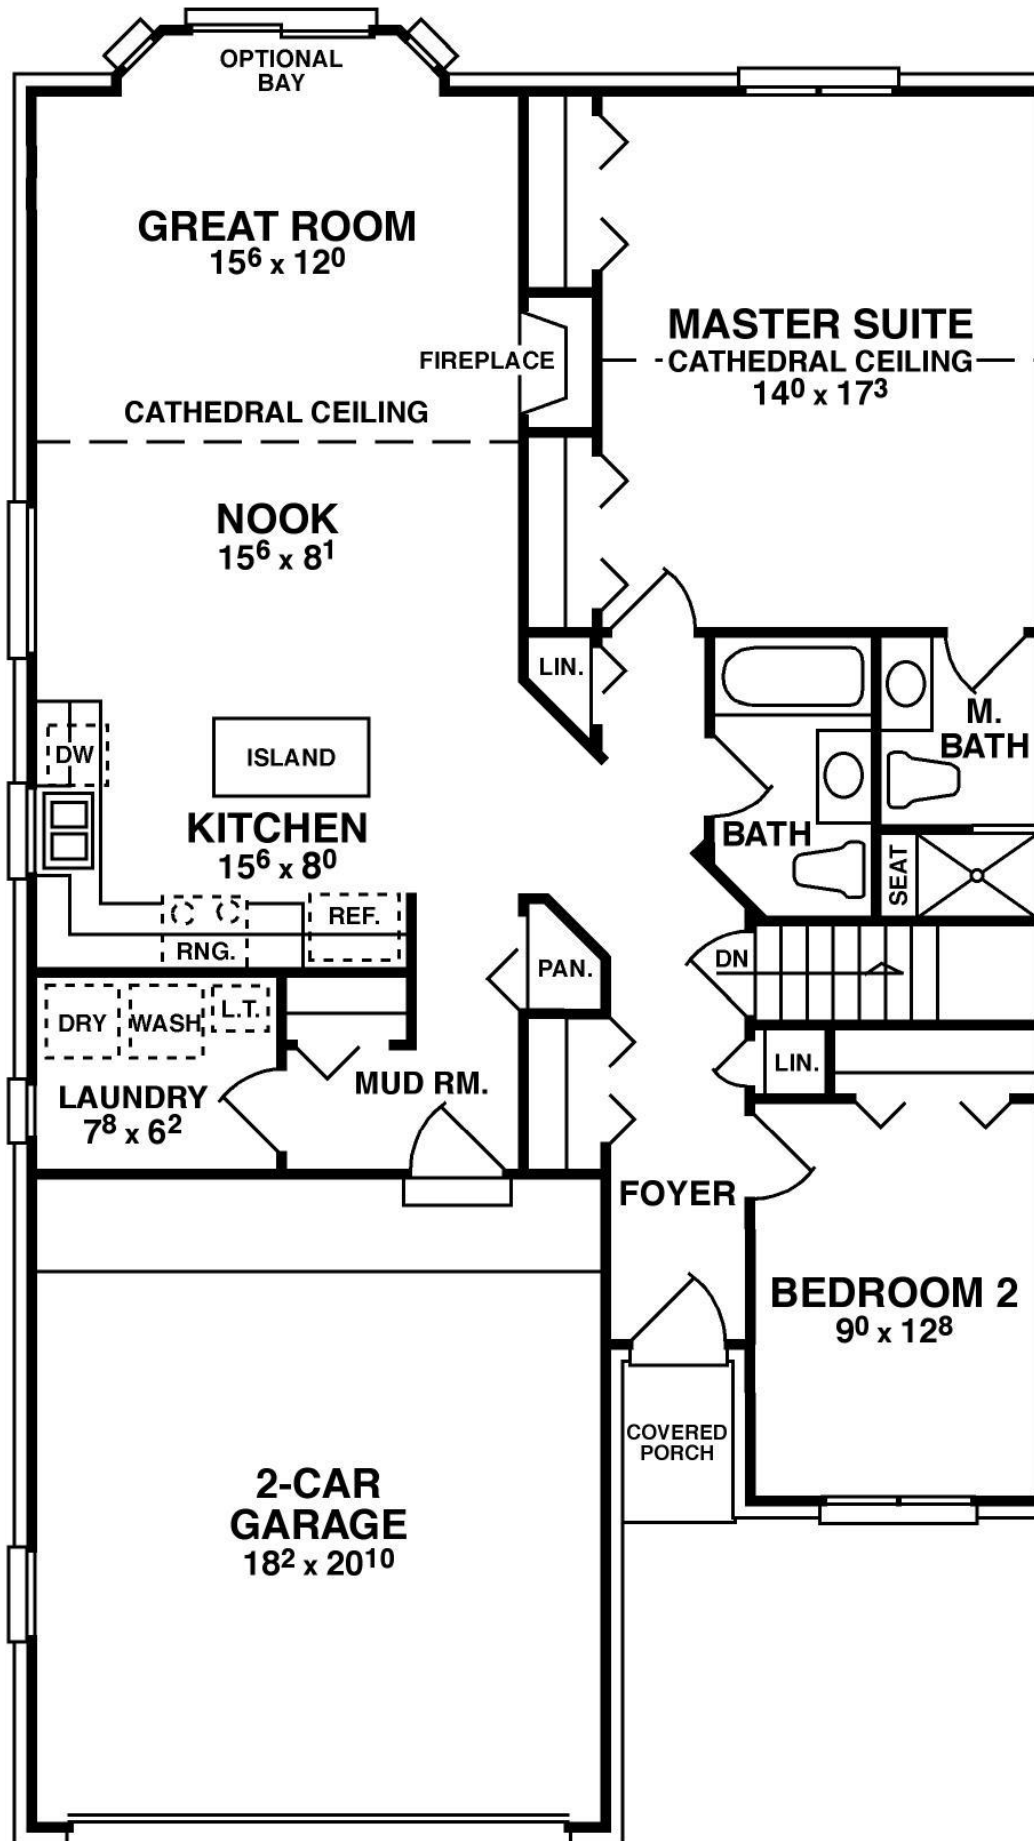

The JULIA

2 Bedroom • 2 Bath Ranch • Approx. 1350 s.f.

RANCH FLOOR PLAN