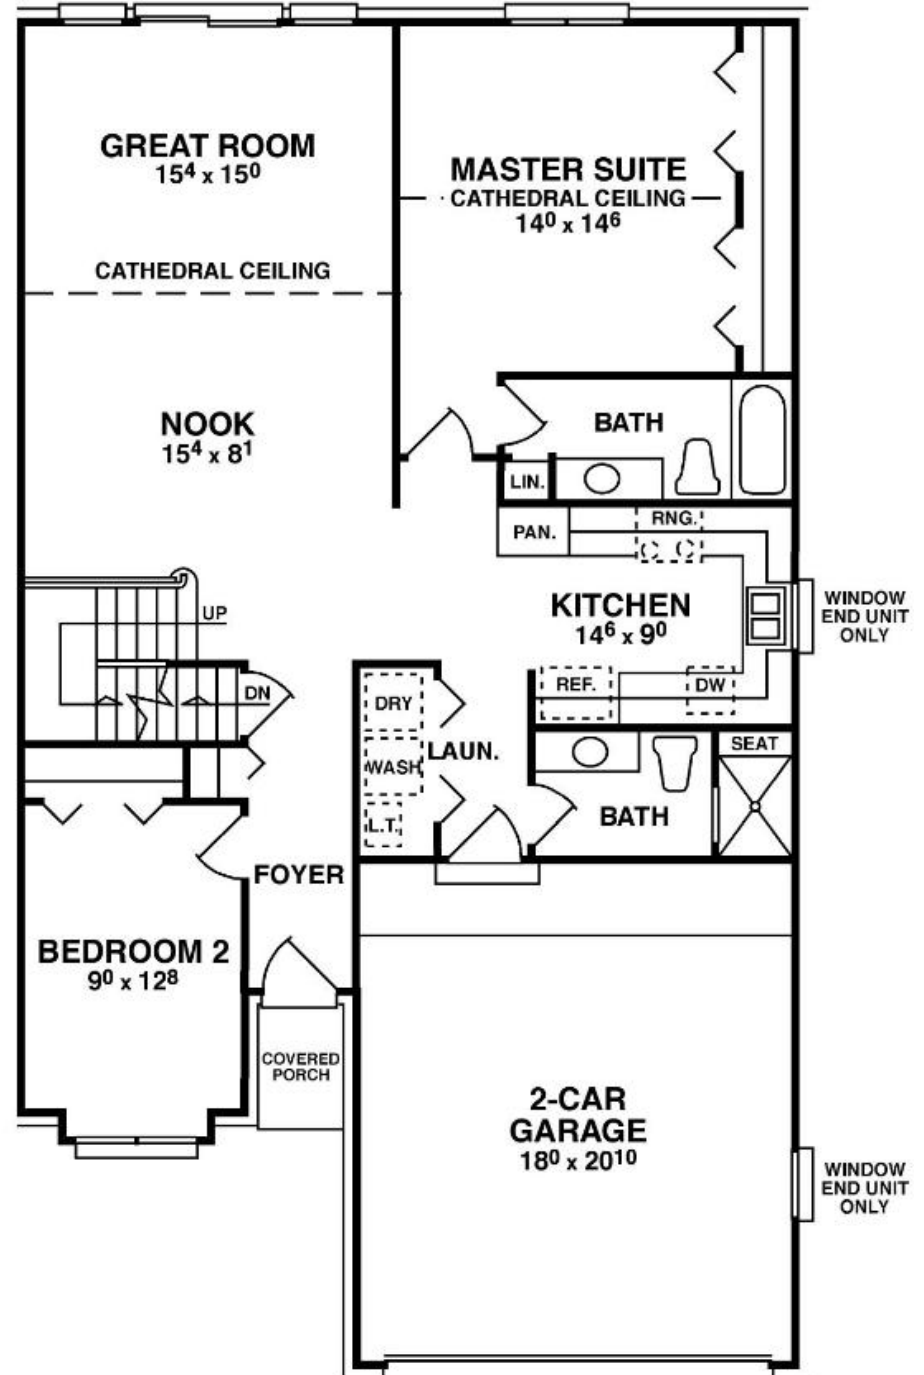

The FRANCESCA

3 Bedroom • 3 Bath Split • Approx. 1955 s.f.

SPLIT SECOND FLOOR PLAN

SPLIT FIRST FLOOR PLAN