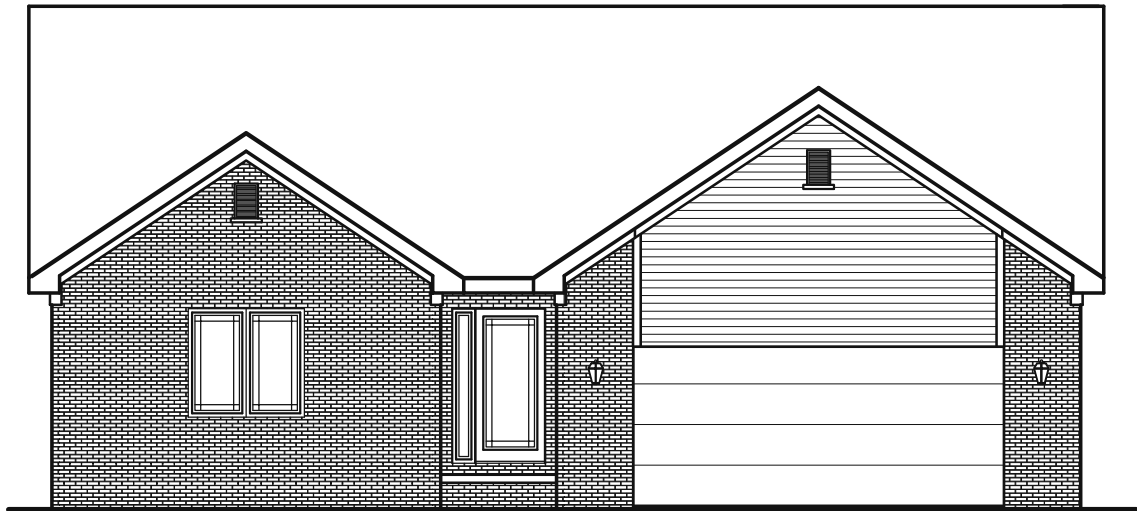

# The CLOVER FIELD VILLAGE RANCH

1747 s.f. • 3 Bedrooms • 2 Baths

Elevation C

## Clover Field Village Sales:

M.G.M. Homes (586) 293-0360  
 29920 Little Mack, Roseville, MI 48066  
 MGMCUSTOMBUILTHOMES@GMAIL.COM

# The CLOVER FIELD VILLAGE RANCH

Alternate Elevations

Elevation B

Elevation A

**Clover Field Village Sales:**  
M.G.M. Homes (586) 293-0360  
29920 Little Mack, Roseville, MI 48066  
MGMCUSTOMBUILTHOMES@GMAIL.COM

M= Model  
Lots 30,31

Available Lots  
1,8,9,10,11,12,27,28,32

Open Lots  
(May be available on request.)  
18,19,20,21,22

**Clover Field Village Sales:**  
M.G.M. Homes (586) 293-0360  
29920 Little Mack, Roseville, MI 48066  
MGMCUSTOMBUILTHOMES@GMAIL.COM