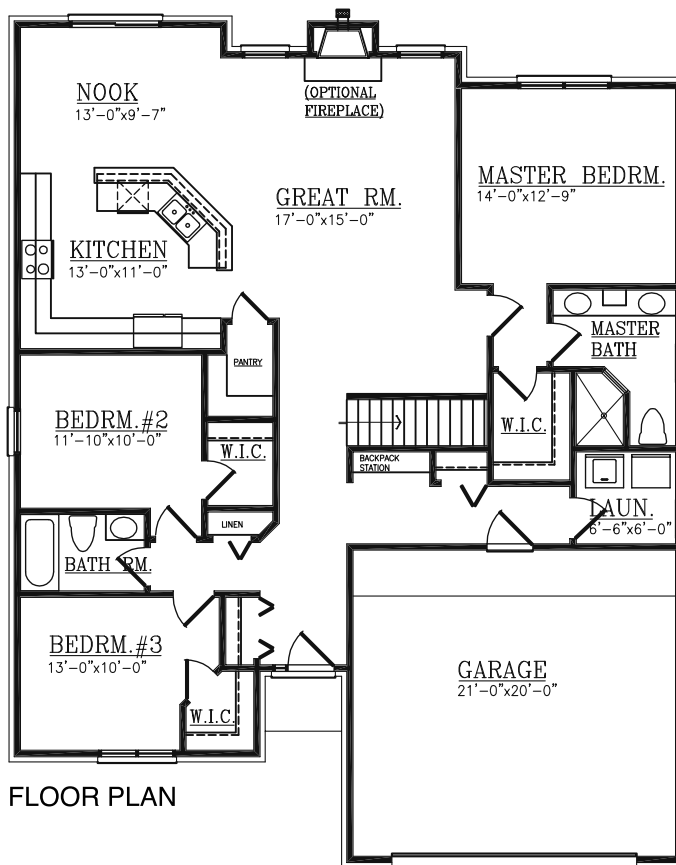

# The CLOVER FIELD VILLAGE RANCH

1747 s.f. • 3 Bedrooms • 2 Baths

Elevation C