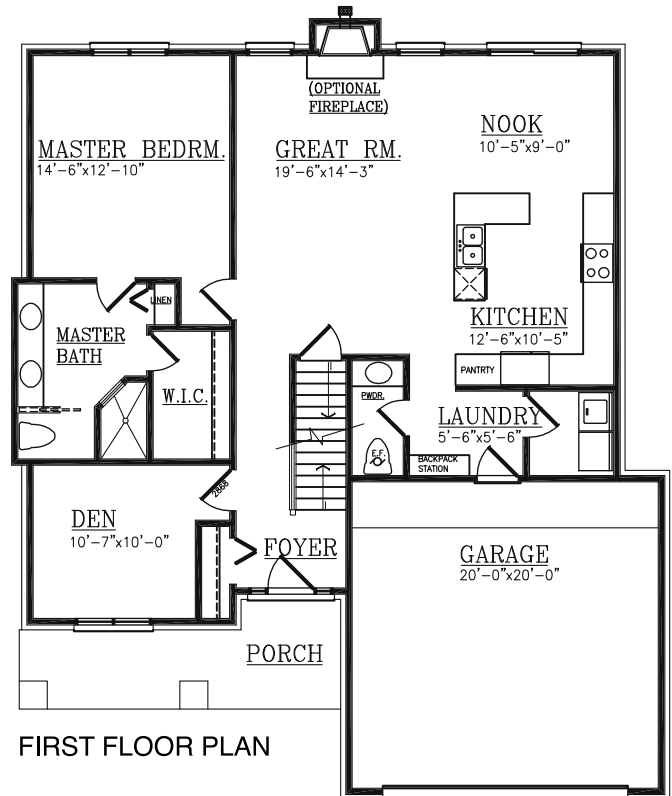

The CLOVER FIELD VILLAGE SPLIT LEVEL

2025 s.f. • 3 Bedrooms • 2^{1/2} Baths

Elevation C

SECOND FLOOR PLAN

FIRST FLOOR PLAN

Clover Field Village Sales:
 M.G.M. Homes (586) 293-0360
 29920 Little Mack, Roseville, MI 48066
 MGMCUSTOMBUILTHOMES@GMAIL.COM

The CLOVER FIELD VILLAGE SPLIT LEVEL

Alternate Elevations

Elevation B

Elevation A

Clover Field Village Sales:
M.G.M. Homes (586) 293-0360
29920 Little Mack, Roseville, MI 48066
MGMCUSTOMBUILTHOMES@GMAIL.COM

M= Model
Lots 30,31

Available Lots
1,8,9,10,11,12,27,28,32

Open Lots
(May be available on request.)
18,19,20,21,22

Clover Field Village Sales:
M.G.M. Homes (586) 293-0360
29920 Little Mack, Roseville, MI 48066
MGMCUSTOMBUILTHOMES@GMAIL.COM