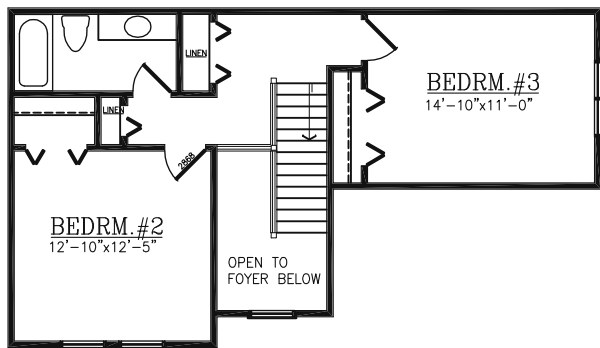

The CLOVER FIELD VILLAGE SPLIT LEVEL

2025 s.f. • 3 Bedrooms • 2^{1/2} Baths

Elevation C

SECOND FLOOR PLAN

FIRST FLOOR PLAN

Clover Field Village Sales:
 M.G.M. Homes (586) 293-0360
 29920 Little Mack, Roseville, MI 48066
 MGMCUSTOMBUILTHOMES@GMAIL.COM

The CLOVER FIELD VILLAGE SPLIT LEVEL

Alternate Elevations

Elevation B

Elevation A

Clover Field Village Sales:
M.G.M. Homes (586) 293-0360
29920 Little Mack, Roseville, MI 48066
MGMCUSTOMBUILTHOMES@GMAIL.COM