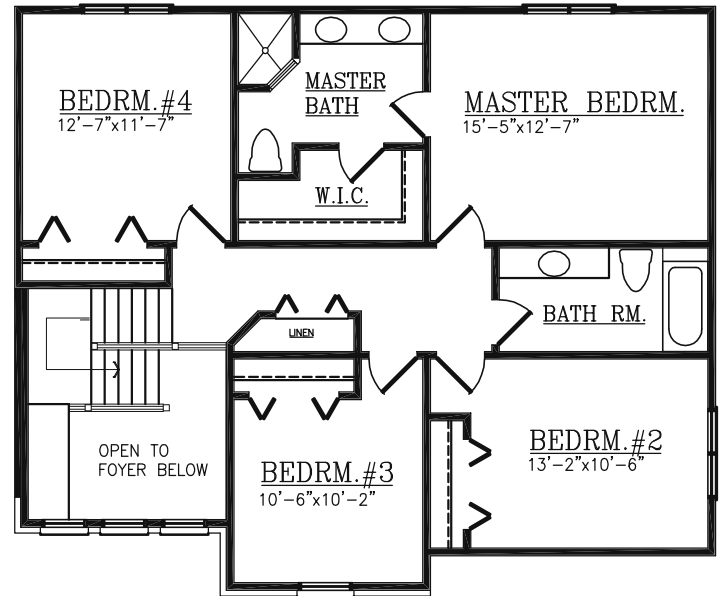

The CLOVER FIELD VILLAGE COLONIAL

2286 s.f. • 4 Bedrooms • 2^{1/2} Baths

Elevation C

FIRST FLOOR PLAN

SECOND FLOOR PLAN

Clover Field Village Sales:

M.G.M. Homes (586) 293-0360
 29920 Little Mack, Roseville, MI 48066
 MGMCUSTOMBUILTHOMES@GMAIL.COM

The CLOVER FIELD VILLAGE COLONIAL

Alternate Elevations

Elevation B

Elevation A

Clover Field Village Sales:
M.G.M. Homes (586) 293-0360
29920 Little Mack, Roseville, MI 48066
MGMCUSTOMBUILTHOMES@GMAIL.COM

M= Model
Lots 30,31