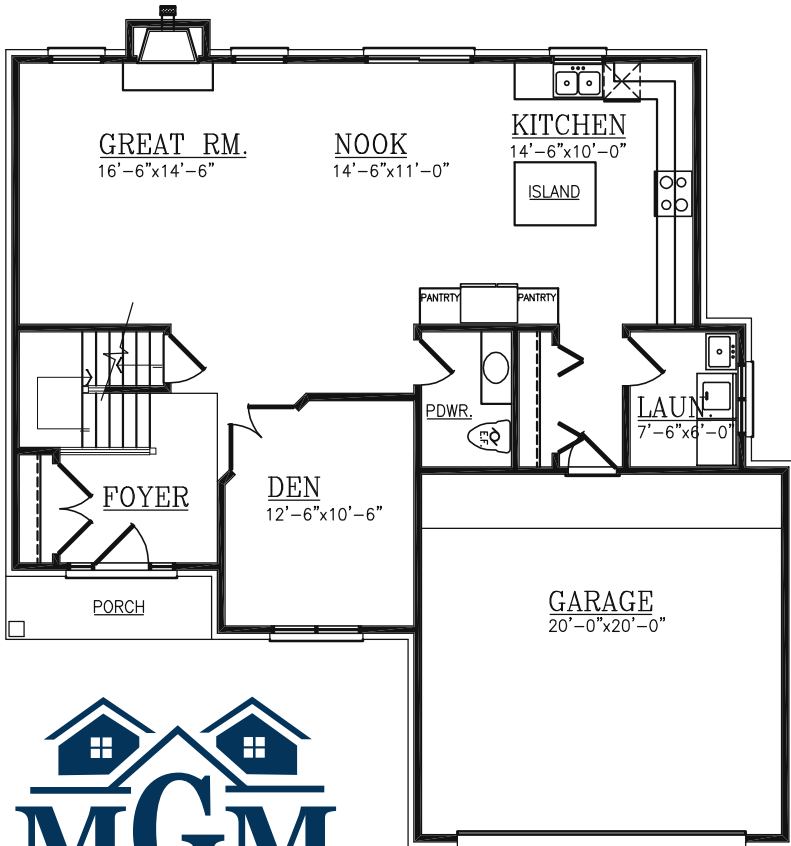

The CLOVER FIELD VILLAGE COLONIAL

2286 s.f. • 4 Bedrooms • 2^{1/2} Baths

Elevation C

FIRST FLOOR PLAN

SECOND FLOOR PLAN

Clover Field Village Sales:

M.G.M. Homes (586) 293-0360
 29920 Little Mack, Roseville, MI 48066
 MGMCUSTOMBUILTHOMES@GMAIL.COM

The CLOVER FIELD VILLAGE COLONIAL

Alternate Elevations

Elevation B

Elevation A

Clover Field Village Sales:
M.G.M. Homes (586) 293-0360
29920 Little Mack, Roseville, MI 48066
MGMCUSTOMBUILTHOMES@GMAIL.COM

M= Model
Lots 30,31

Available Lots
1,8,9,10,11,12,27,28,32

Open Lots
(May be available on request.)
18,19,20,21,22

Clover Field Village Sales:
M.G.M. Homes (586) 293-0360
29920 Little Mack, Roseville, MI 48066
MGMCUSTOMBUILTHOMES@GMAIL.COM